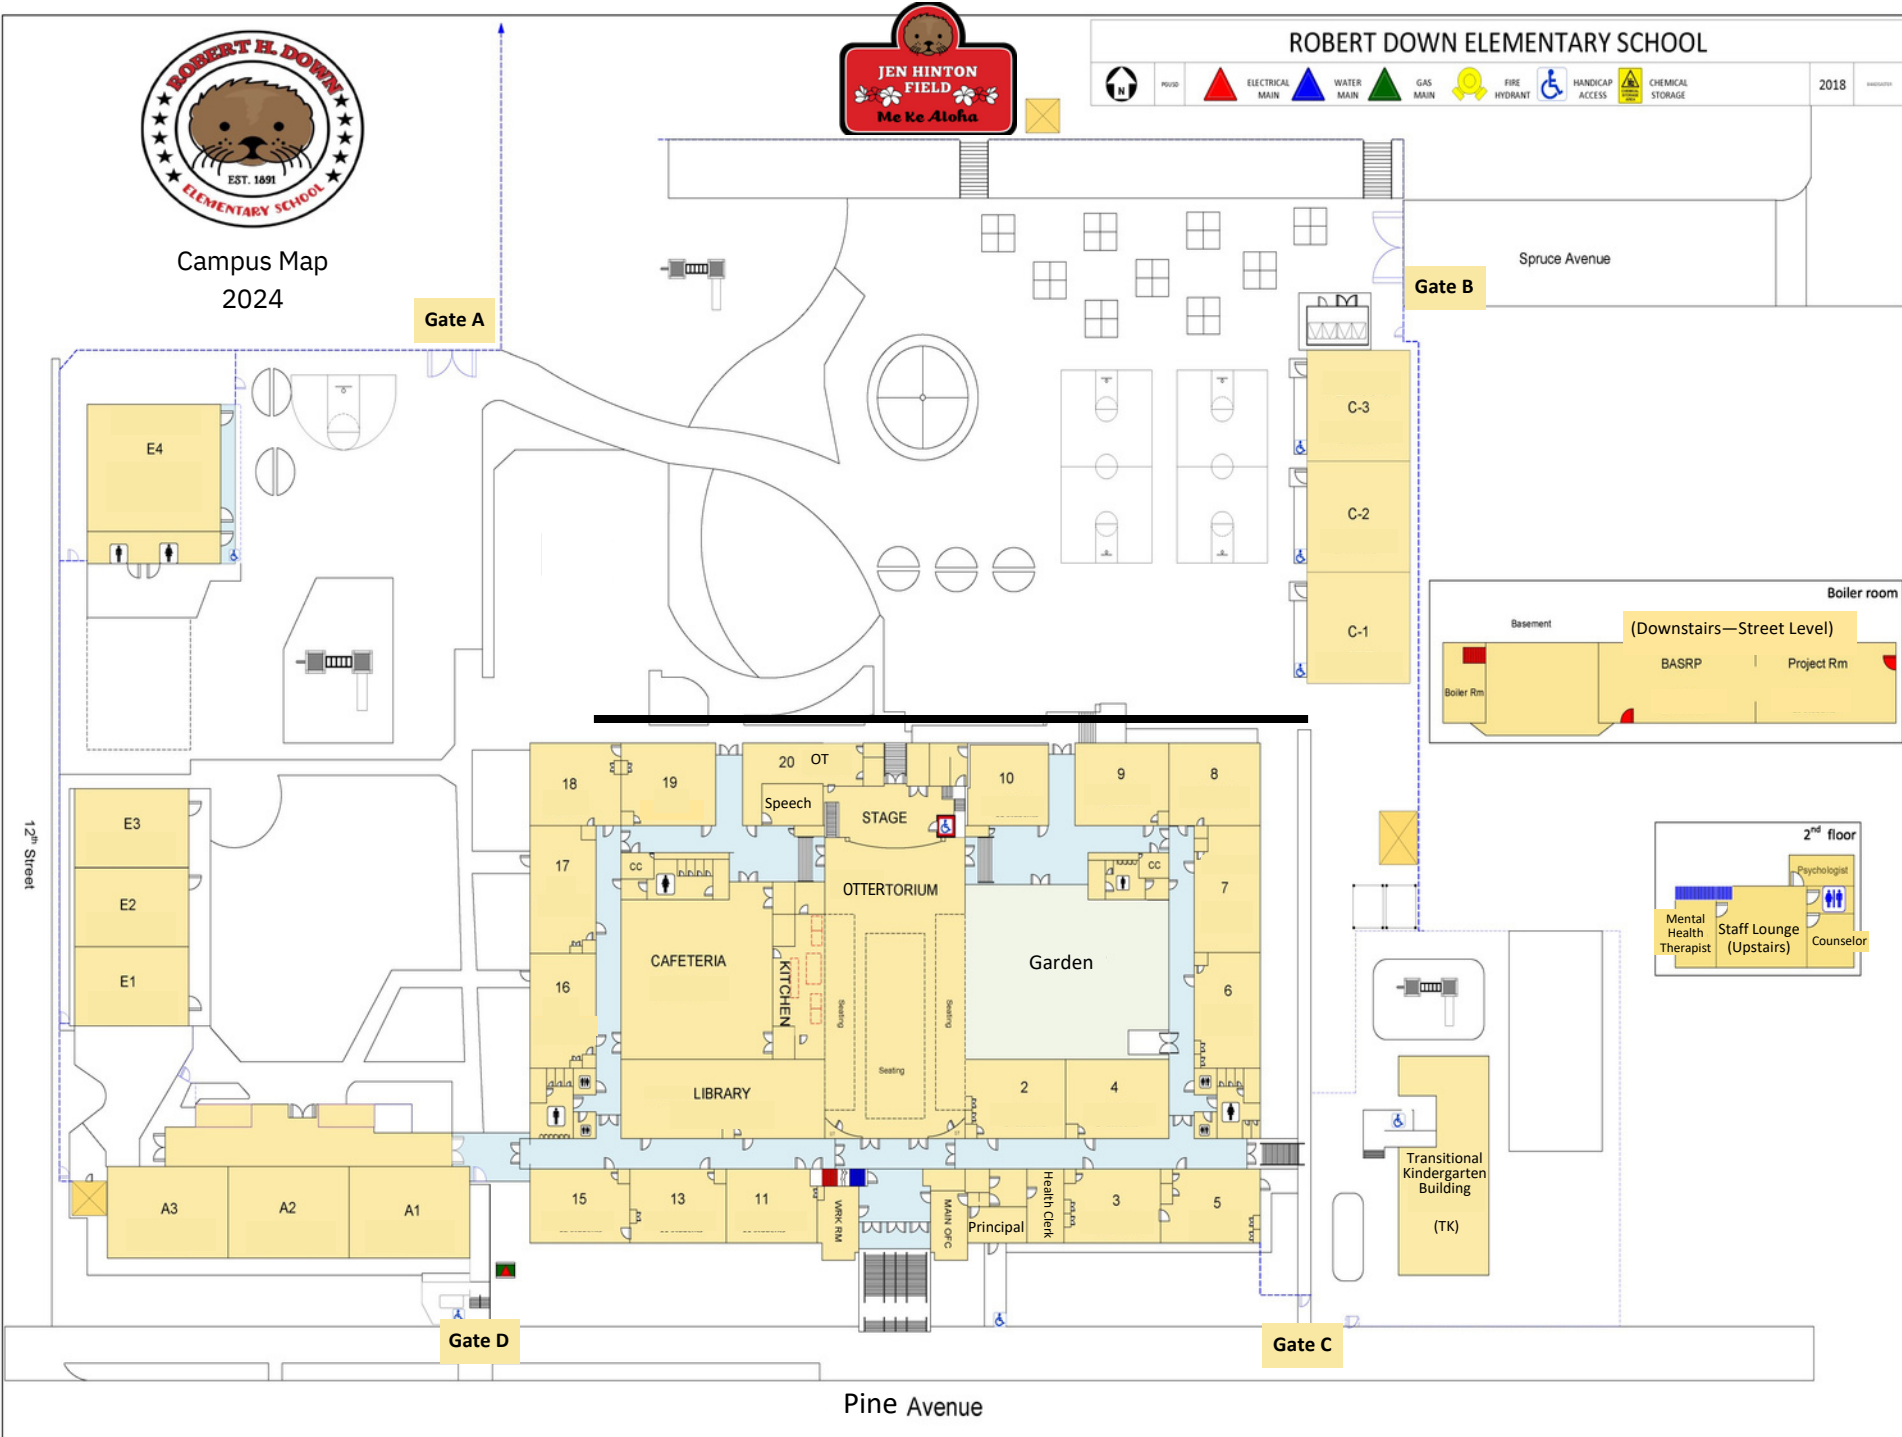

Campus Map  
2024

ROBERT DOWN ELEMENTARY SCHOOL

Legend: N PROSD ELECTRICAL MAIN WATER MAIN GAS MAIN FIRE HYDRANT HANDICAP ACCESS CHEMICAL STORAGE

2018

Gate B

Gate A

Spruce Avenue

12th Street

Transitional Kindergarten Building (TK)

Gate D

Gate C

Pine Avenue