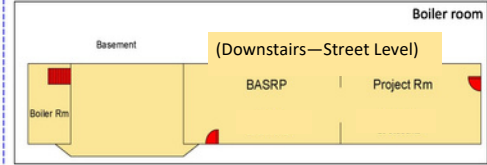

Campus Map  
2024

ROBERT DOWN ELEMENTARY SCHOOL

Legend: N PROSD ELECTRICAL MAIN WATER MAIN GAS MAIN FIRE HYDRANT HANDICAP ACCESS CHEMICAL STORAGE

2018

Gate B

Gate A

Spruce Avenue

12th Street

Transitional Kindergarten Building (TK)

Gate D

Gate C

Pine Avenue